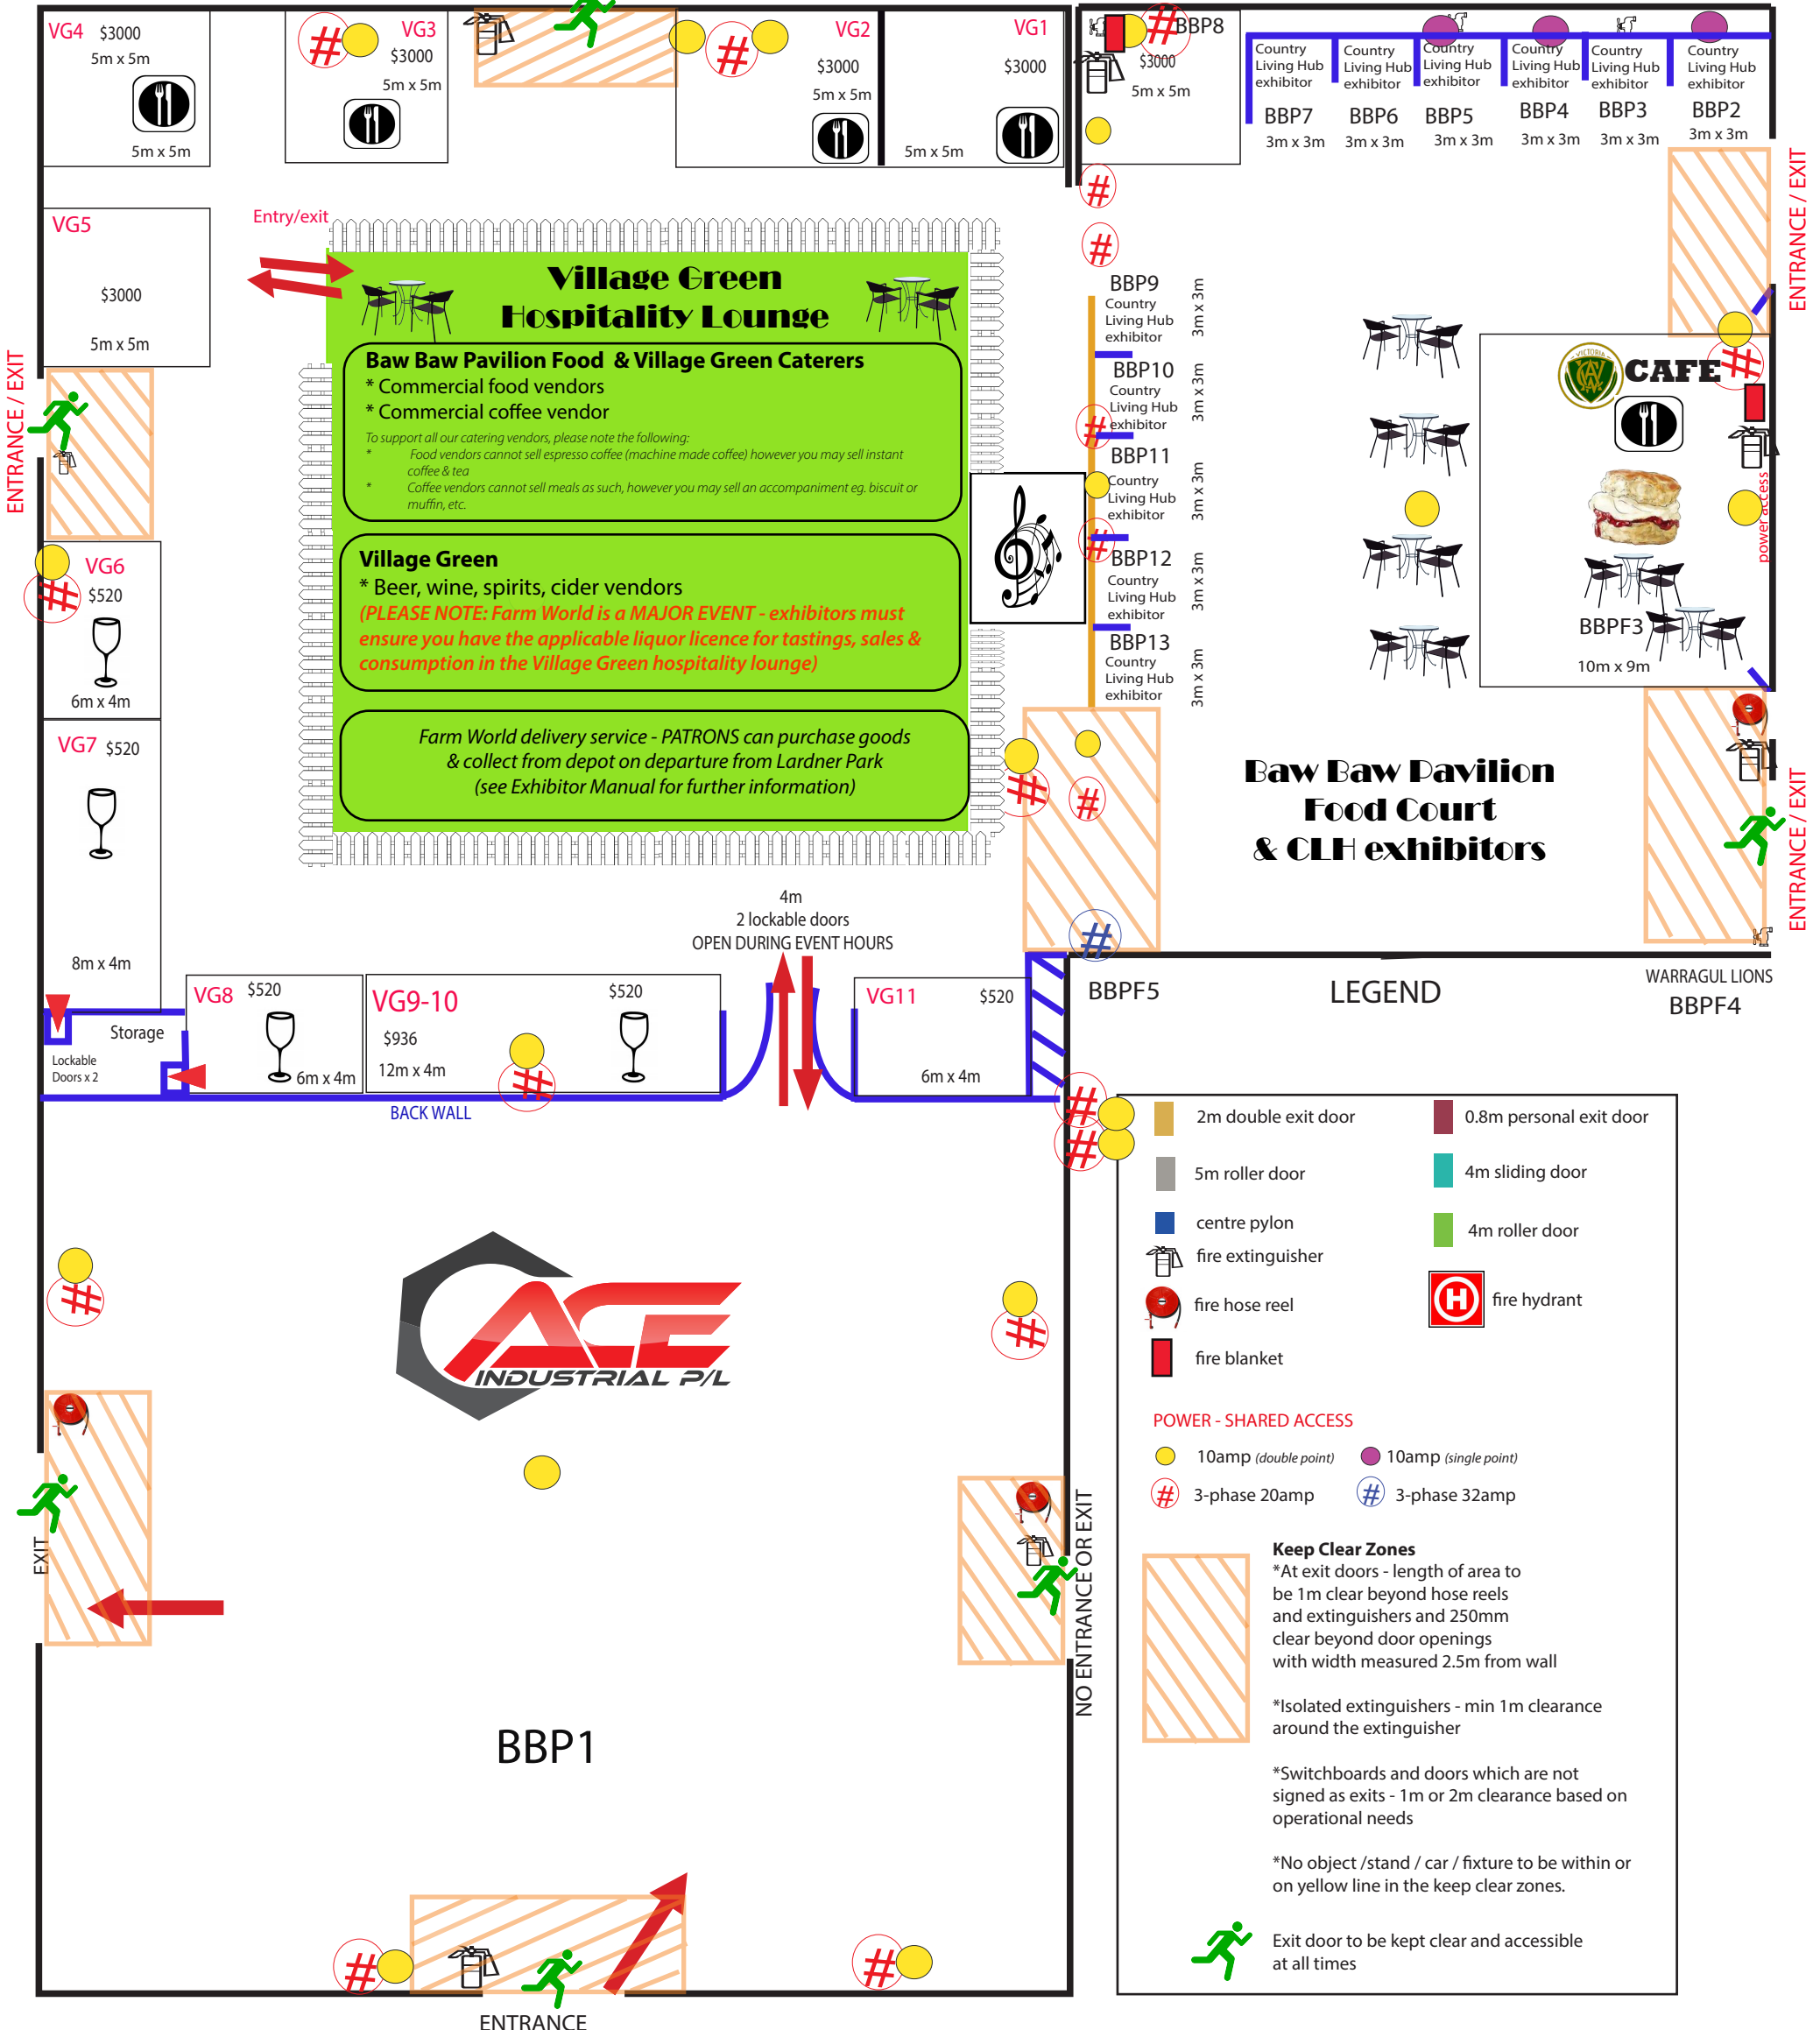

# Baw Baw Pavilion Food Court & Village Green

VG4 5m x 5m

ENTRANCE / EXIT

## BAW BAW PAVILION & VILLAGE GREEN DETAILS - Package BBPF & VG

Baw Baw Pavilion sites include:

- concrete floor base
- velcro back wall (2.4m high) - where indicated - no partitions
- limited access to power (please specify requirements)

**BAW BAW PAVILION & VILLAGE GREEN**  
subject to layout changes

SITE PACKAGES	SIZE	PRICE
BBPF Catering <i>(inc. 5 exhibitor passes)</i>	5m x 5m	\$3000
VG Beverage <i>(inc. 2 exhibitor passes)</i>	5m x 5m OR 6m x 4m	\$ 520
VG Catering <i>(inc. 5 exhibitor passes)</i>	5m x 5m	\$3000
VG Coffee <i>(inc. 2 exhibitor passes)</i>	5m x 5m	\$1500