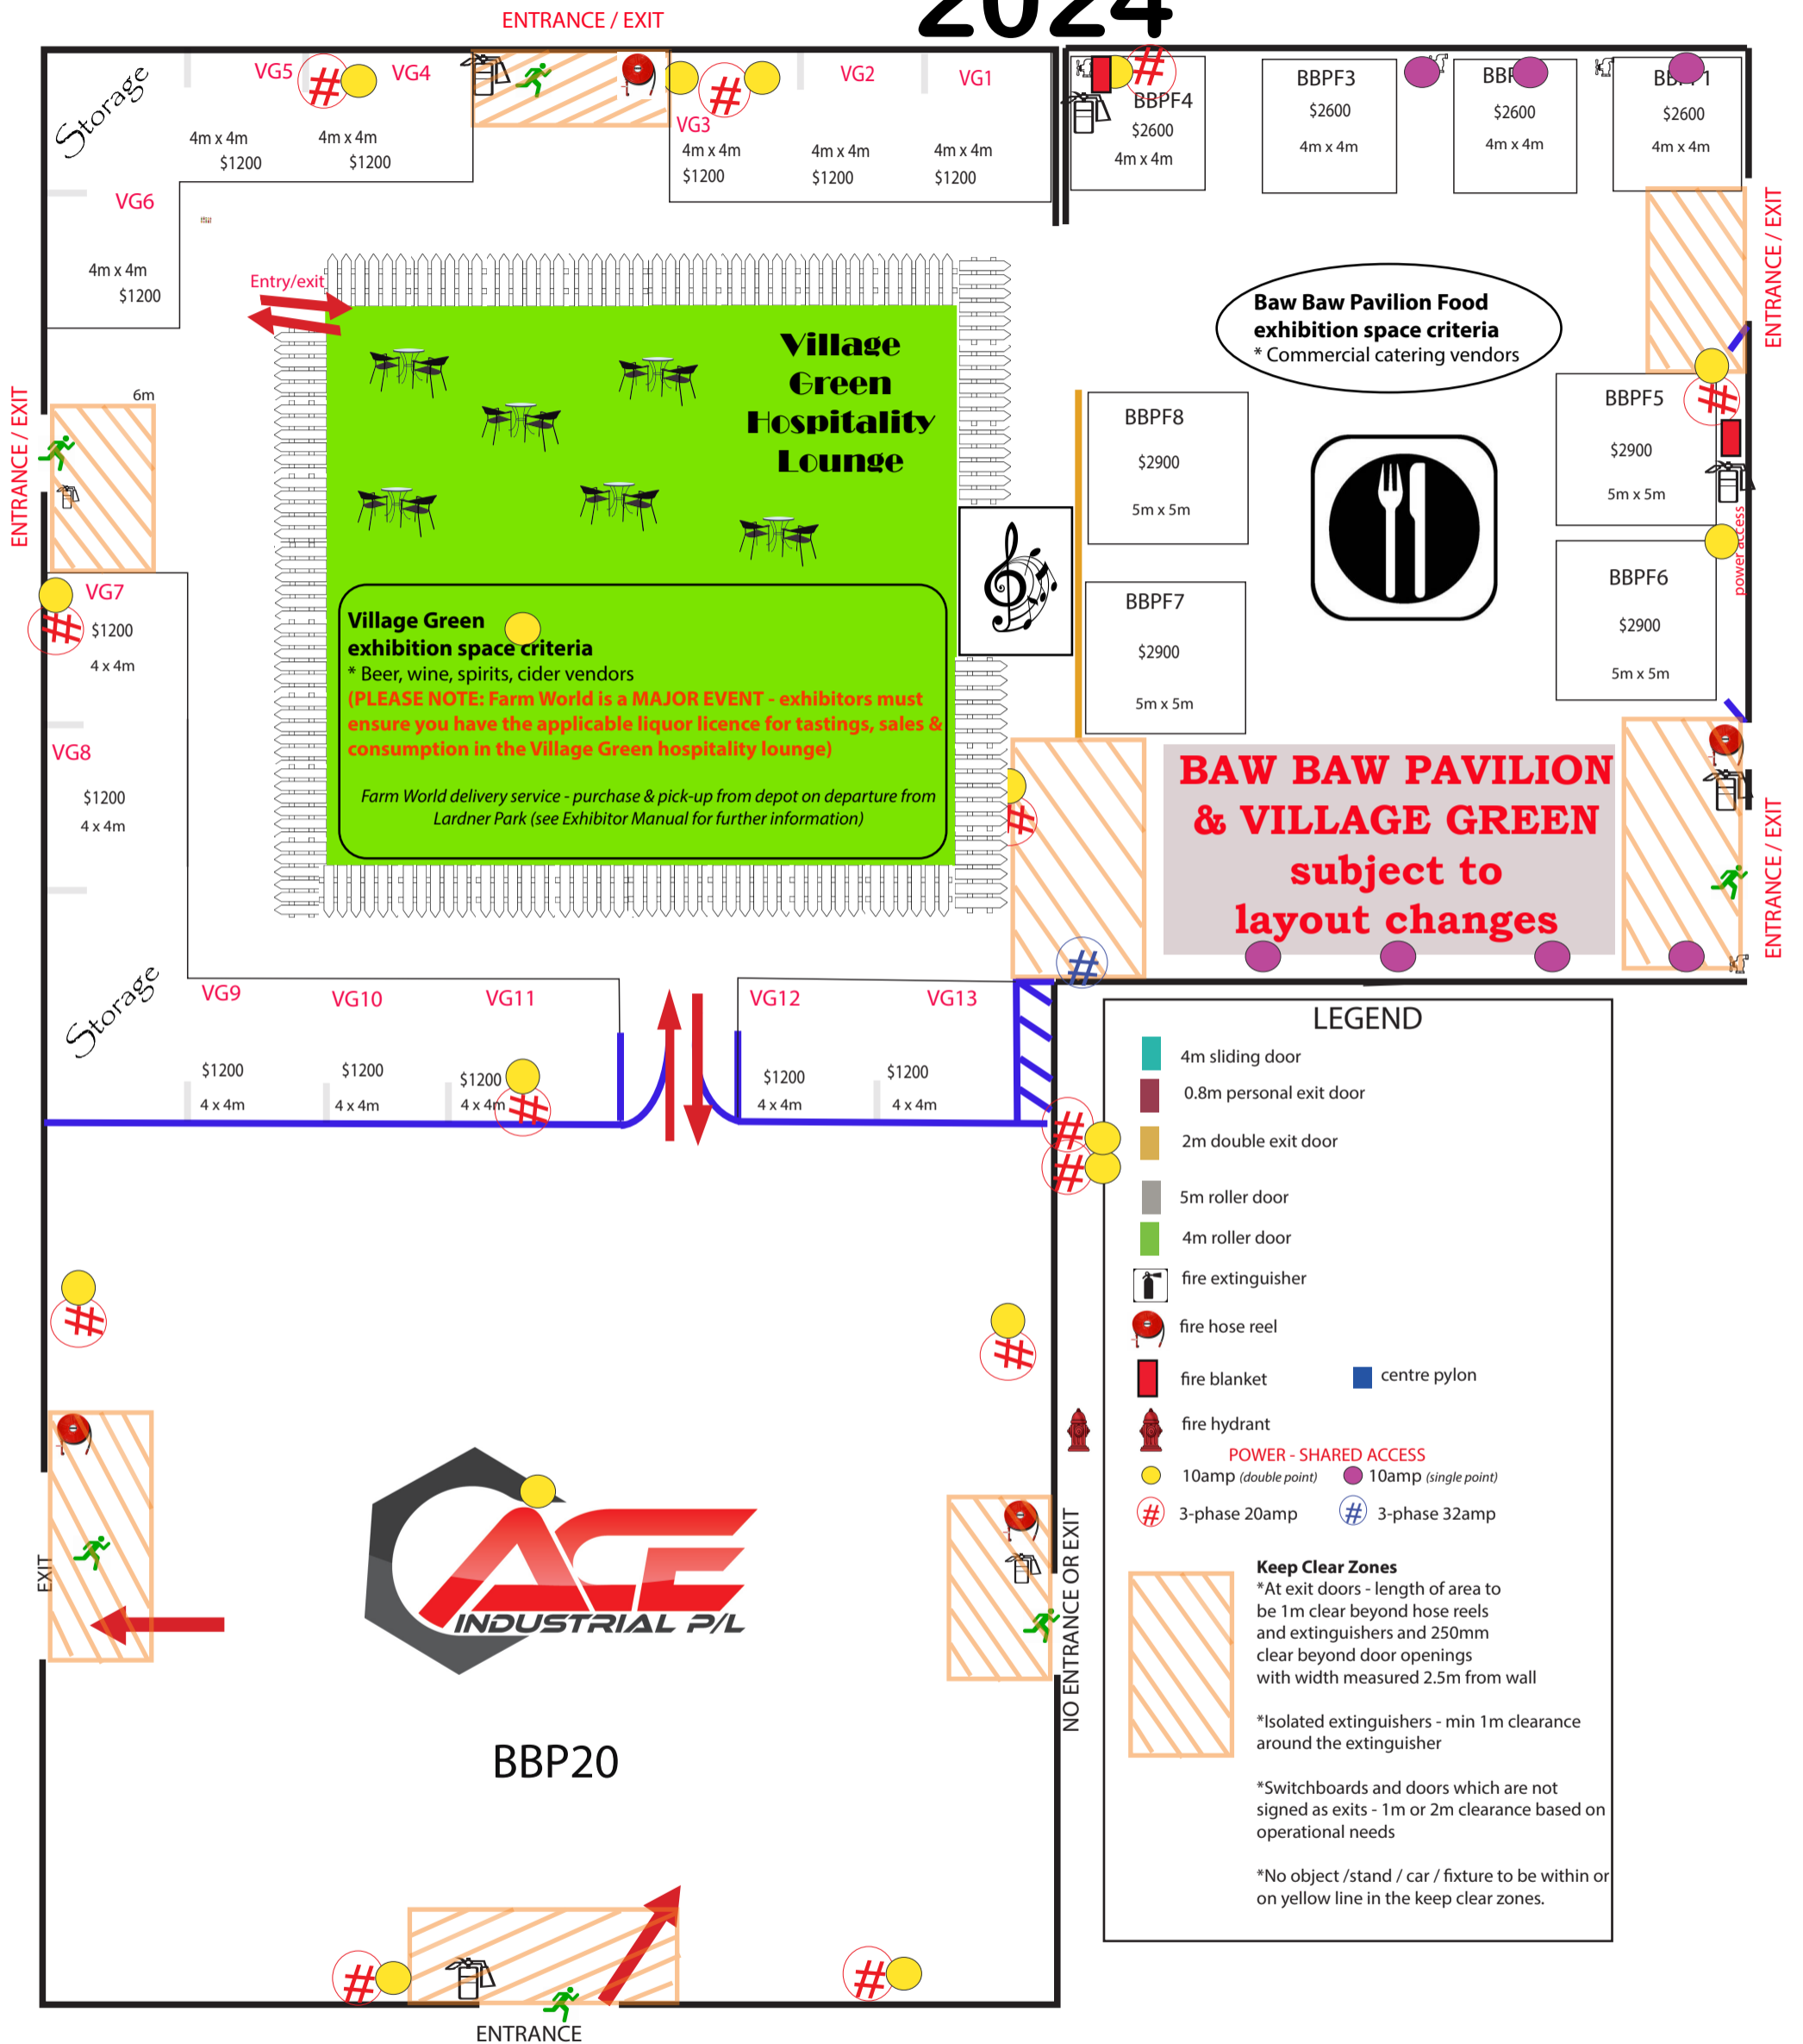

Baw Baw Pavilion 2024

BAW BAW PAVILION DETAILS - Package VG

Baw Baw Pavilion sites include:

- concrete floor base
- velcro back wall (2.4m high) - where indicated - no partitions
- limited access to power (please specify requirements)
- exhibitor pass x 2

Flooring: Concrete - NO FLOOR COVERING INCLUDED