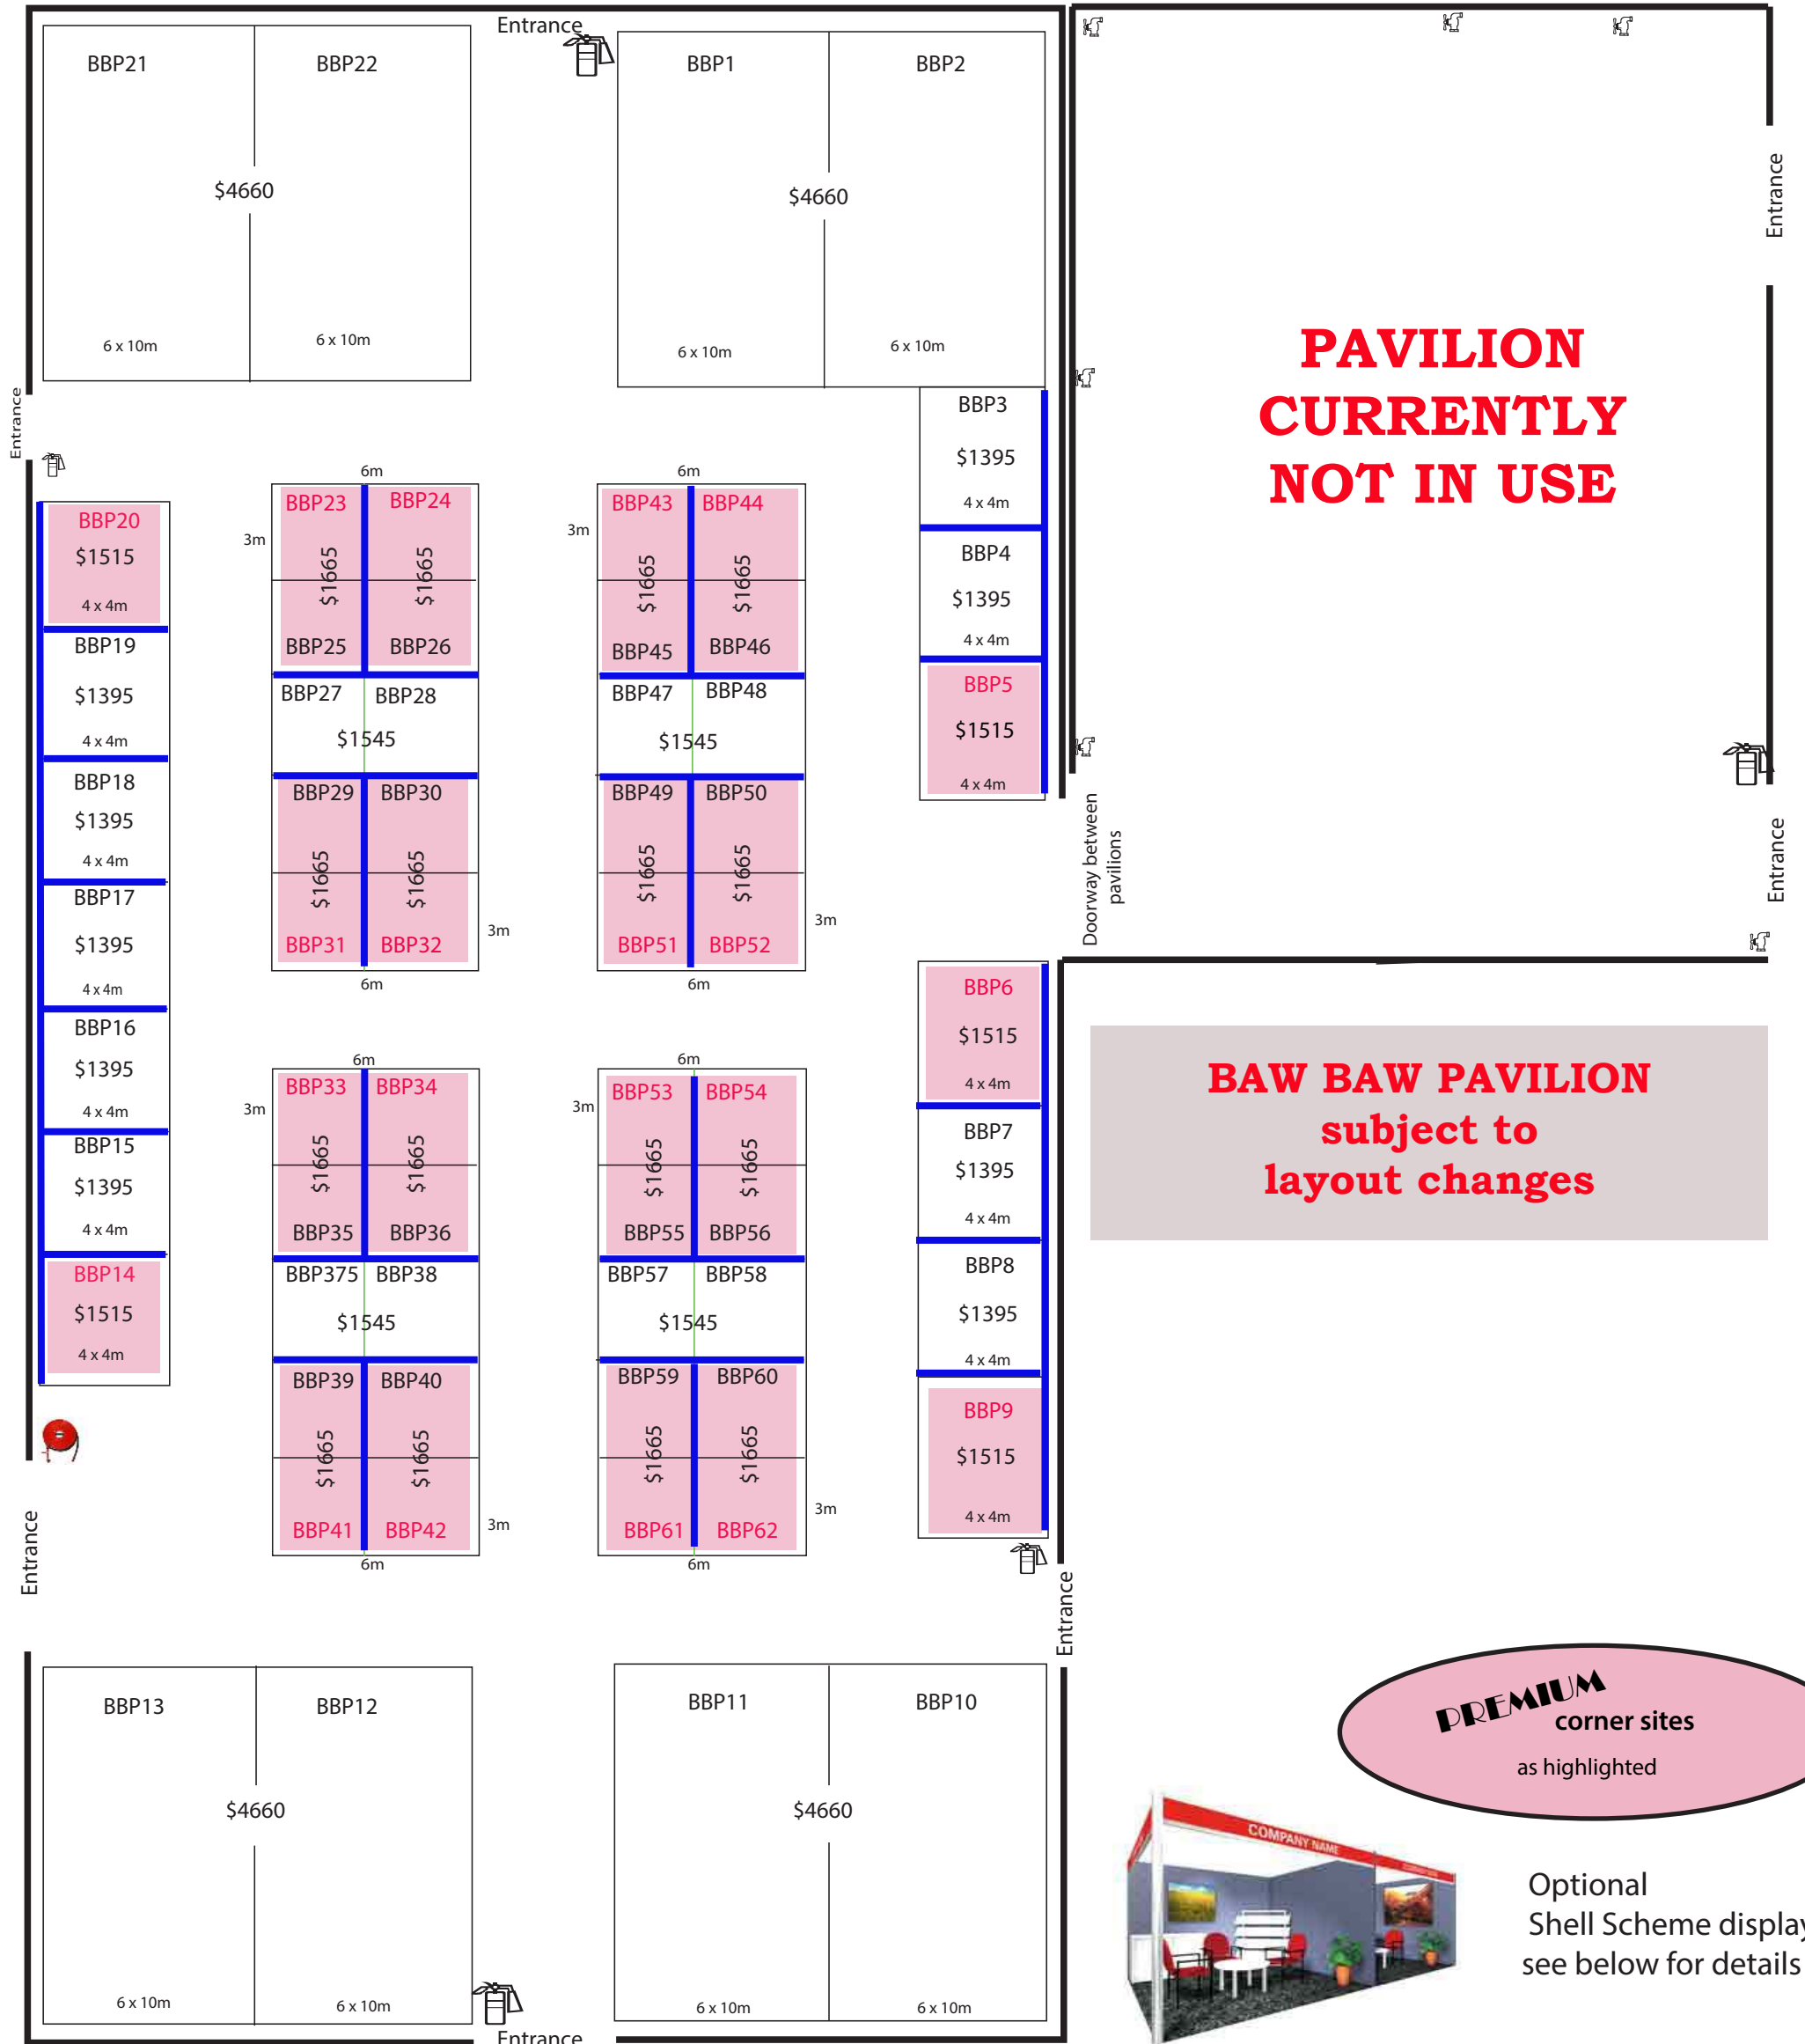

# Baw Baw Pavilion 2021

## BAW BAW PAVILION DETAILS - Package BBP - Site prices as specified on map (inc. GST)

Baw Baw Pavilion sites include:

- concrete floor base
- velcro back and side wall (2.4m high)
- access to power (please specify requirements)
- exhibitor pass x 2

### OPTIONAL

- Shell Scheme (w/o carpet) @ \$60 per sqm
- Shell Scheme carpet @ \$17 per sqm
- Walls: 2.4m high, finished in black velcro compatible fabric
- Fascia: 30cm deep, white with black lettering (up to 30 letters with company name - Pty Ltd deleted)
- Lighting: Two track spotlights per 9sqm
- Power: 1 single power point per stand (max. 1000w - 5amp)
- Flooring: Concrete - NO FLOOR COVERING INCLUDED - see carpet option

**PREMIUM**  
corner sites  
as highlighted

Optional  
Shell Scheme display-  
see below for details