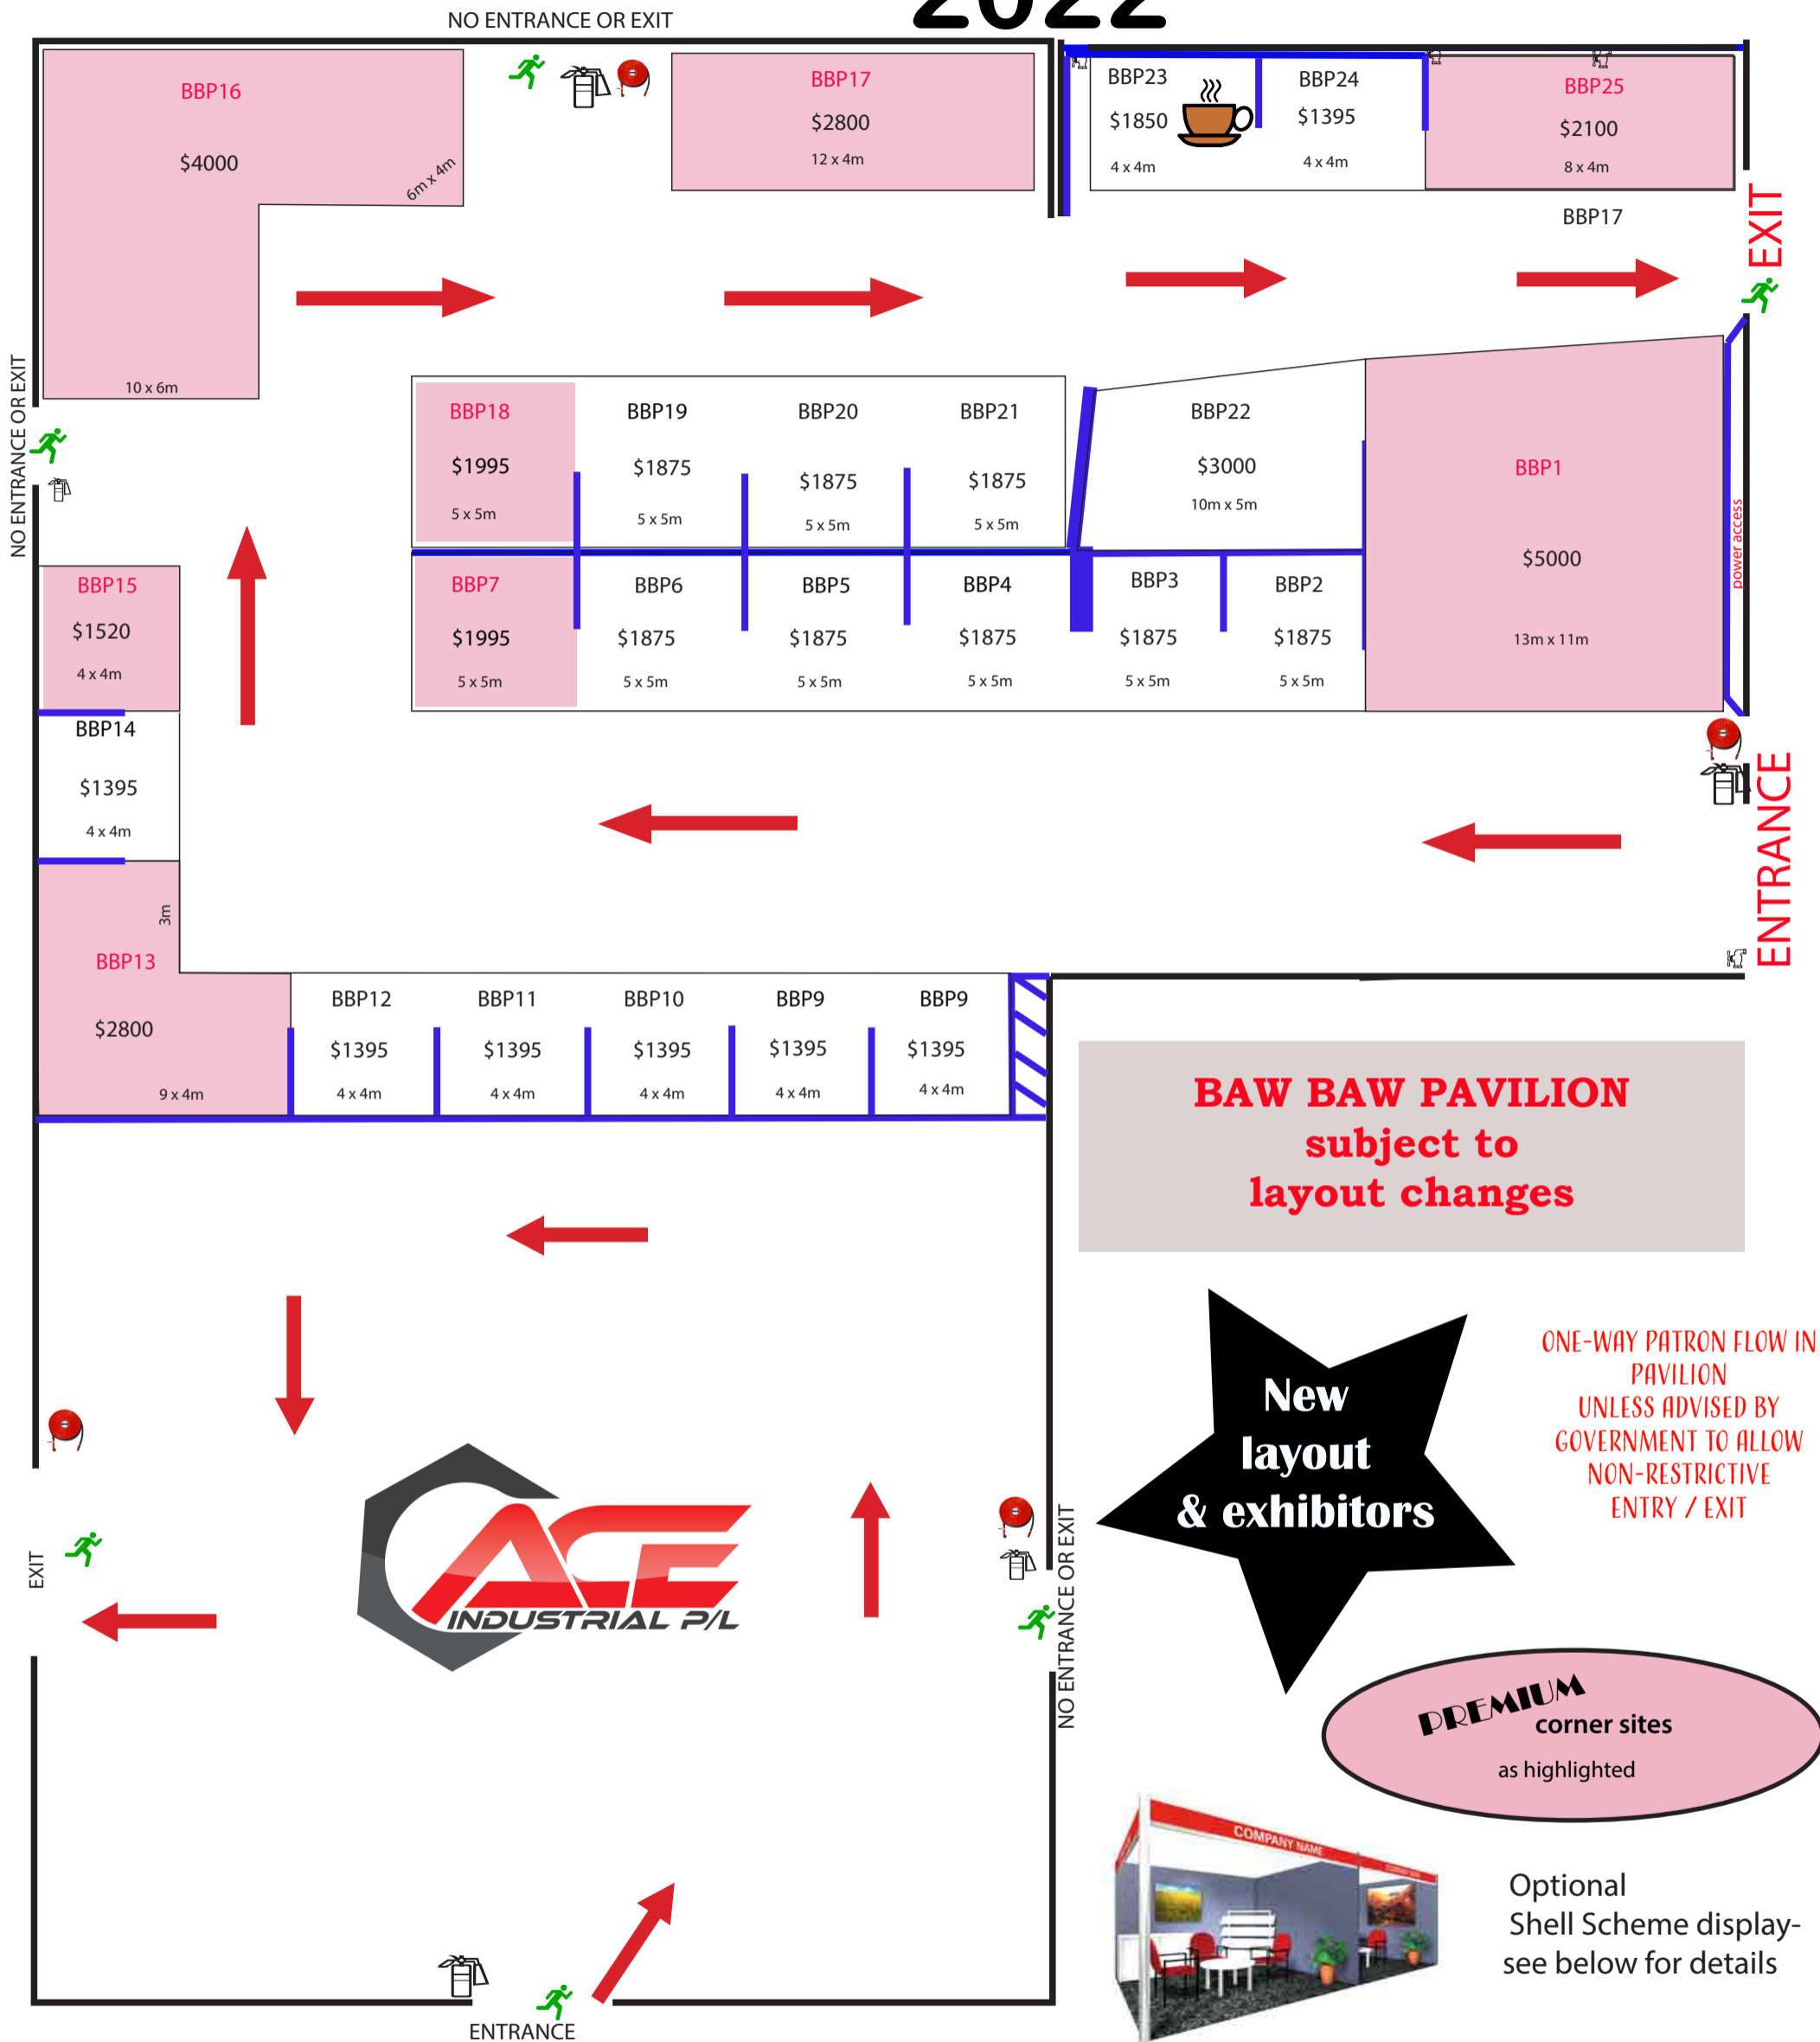

# Baw Baw Pavilion 2022

## BAW BAW PAVILION DETAILS - Package BBP - Site prices as specified on map (inc. GST)

Baw Baw Pavilion sites include:

- concrete floor base
- velcro back wall (2.4m high) with side wall
- access to power (please specify requirements)
- exhibitor pass x 2 (sites BBP 1, 13, 16 & 17 x 4 passes)

### OPTIONAL

- Shell Scheme (w/o carpet) @ \$60 per sqm
- Shell Scheme carpet @ \$17 per sqm
- Walls: 2.4m high back wall, with side wall - finished in black velcro compatible fabric
- Fascia: 30cm deep, white with black lettering (up to 30 letters with company name - Pty Ltd deleted)
- Lighting: Two track spotlights per 9sqm
- Power: 1 single power point per stand (max. 1000w - 5amp)
- Flooring: Concrete - NO FLOOR COVERING INCLUDED - see carpet option