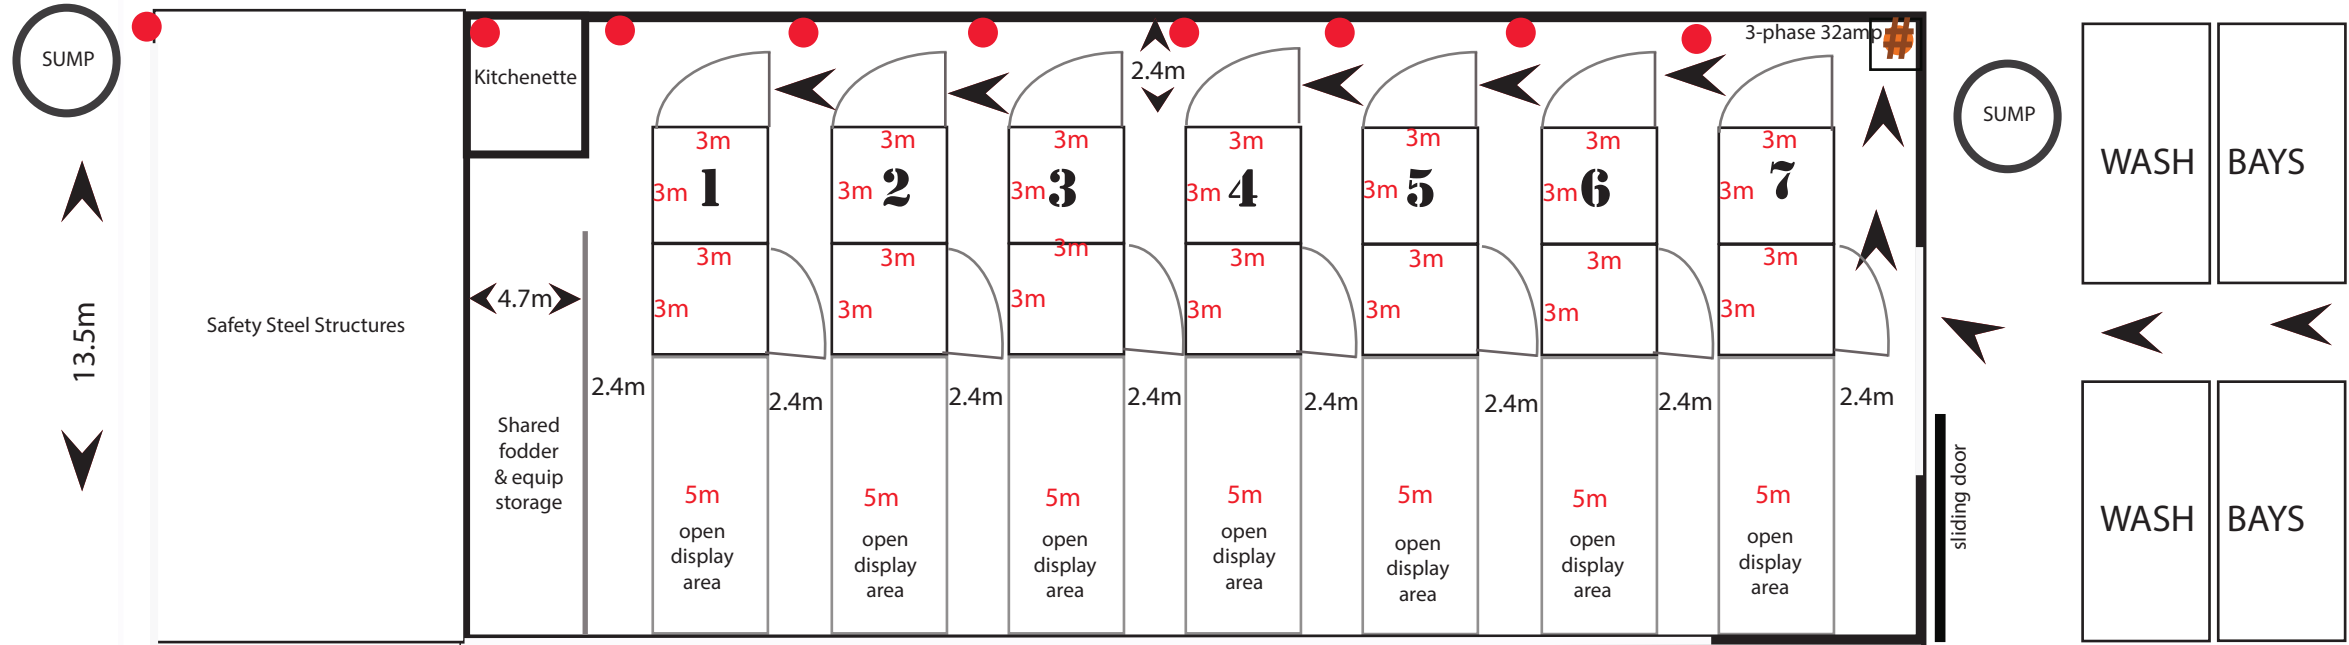

FARM WORLD CATTLE CORNER PAVILION

to LAKESIDE PAVILION

to TICKET BOX C & MAIN CAR PARK **TRACK** to ROTUNDA & LOADING RAMPS

Package Cattle Corner - \$1000
inc. 2 x 4-day exhibitor passes & access to power

CATTLE PAVILION LEGEND

- 10amp - double p/p
- # 3-phase 32amp
- ⤴ cattle entry gates
- water tap