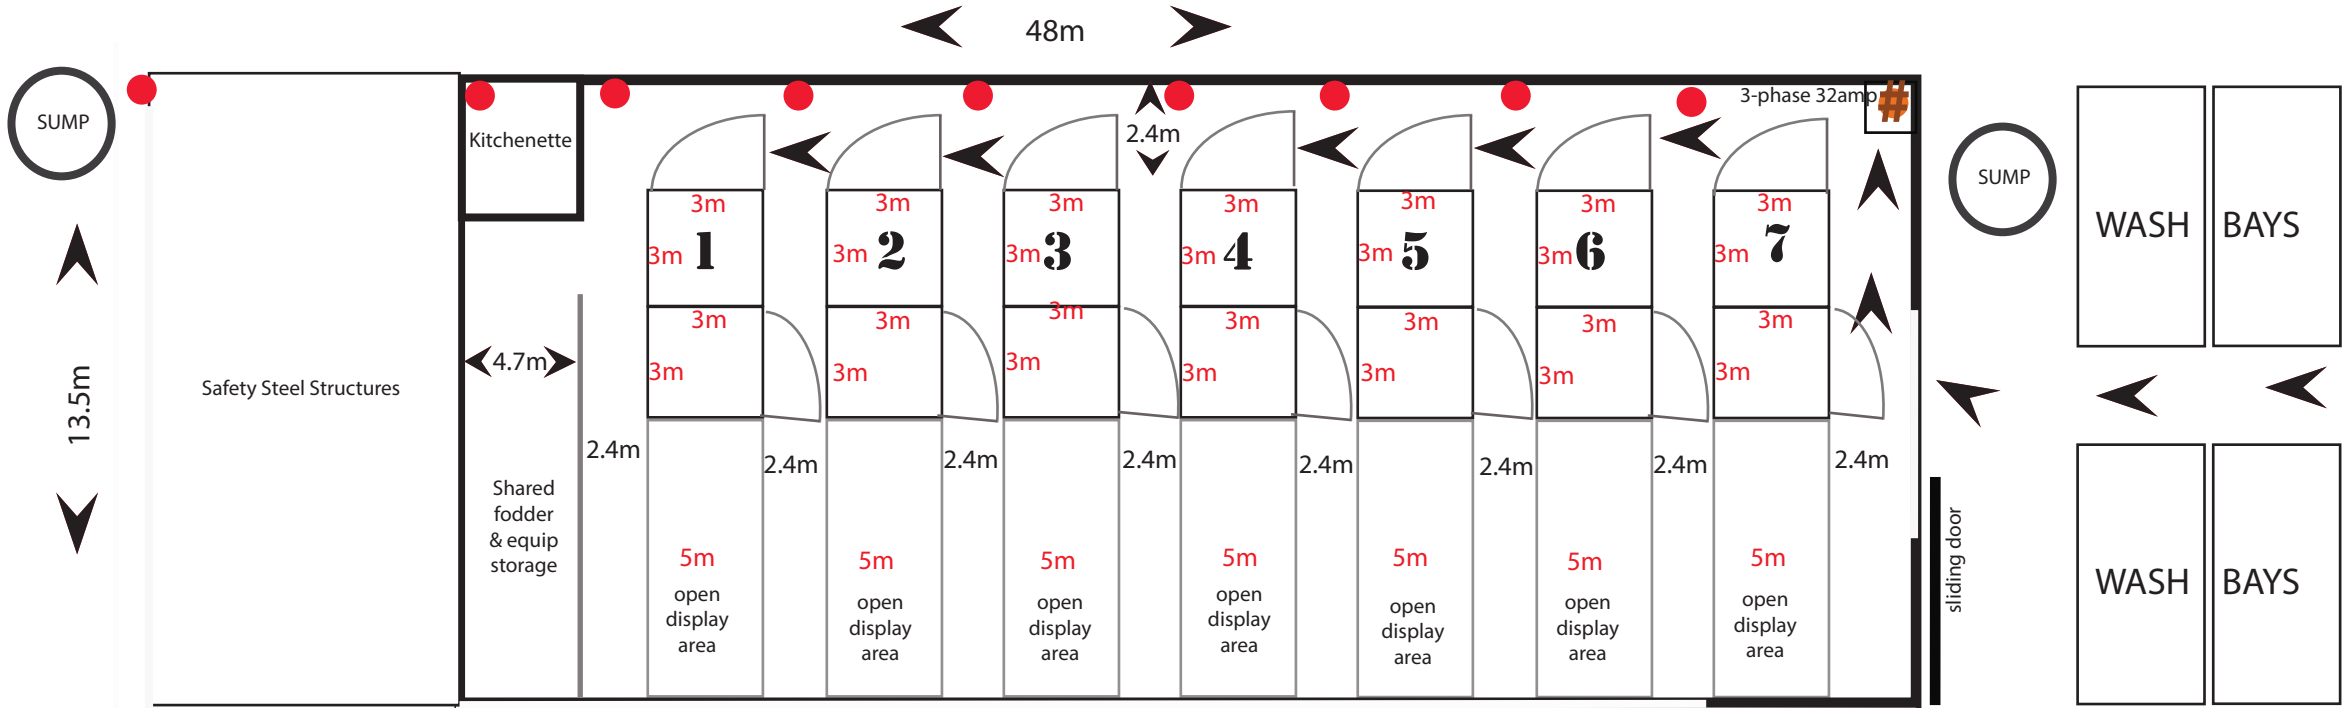

# FARM WORLD CATTLE CORNER PAVILION

▲ to LAKESIDE PAVILION

← to TICKET BOX C & MAIN CAR PARK **TRACK** to ROTUNDA & LOADING RAMPS →

**Package Cattle Corner - \$1200**  
**inc. 2 x 4-day exhibitor passes & access to power**

**CATTLE PAVILION LEGEND**

- 10amp - double p/p
- # 3-phase 32amp
- ⤴ cattle entry gates
- water tap