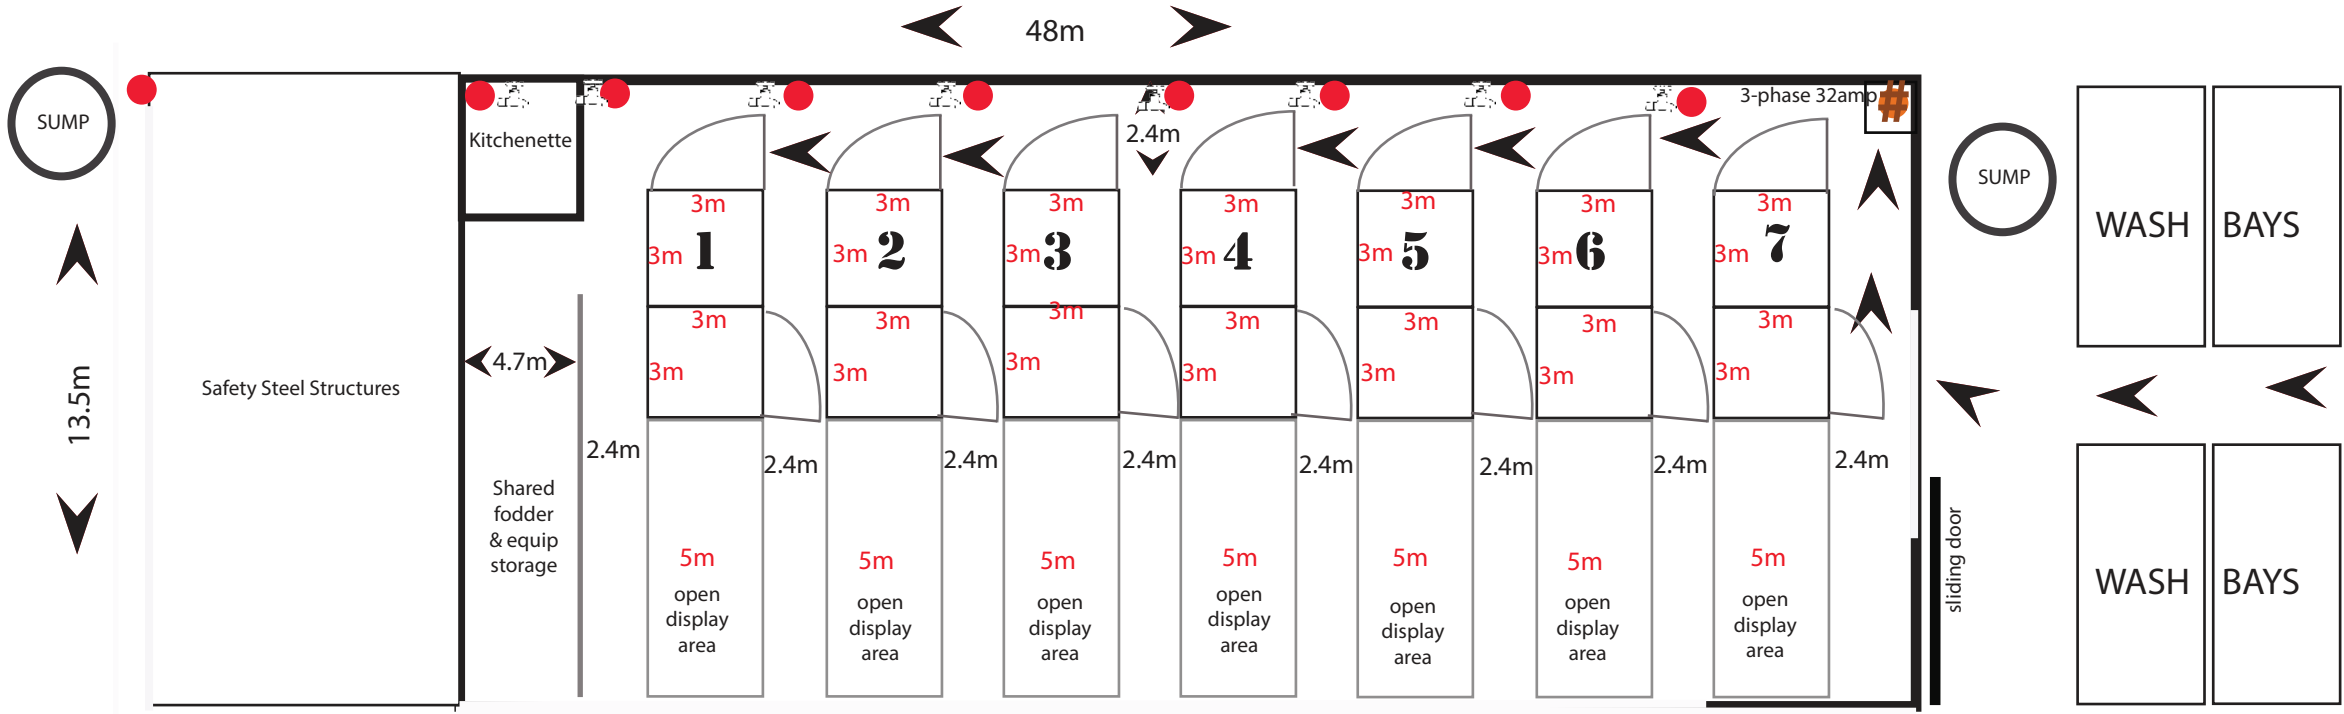

FARM WORLD CATTLE CORNER PAVILION

▲ to LAKESIDE PAVILION

← to TICKET BOX C & MAIN CAR PARK **TRACK** to ROTUNDA & LOADING RAMPS →

Package Cattle Corner - \$1000
inc. 2 x 4-day exhibitor passes & access to power

CATTLE PAVILION LEGEND

- 10amp - double p/p
- # 3-phase 32amp
- cattle entry gates
- water tap