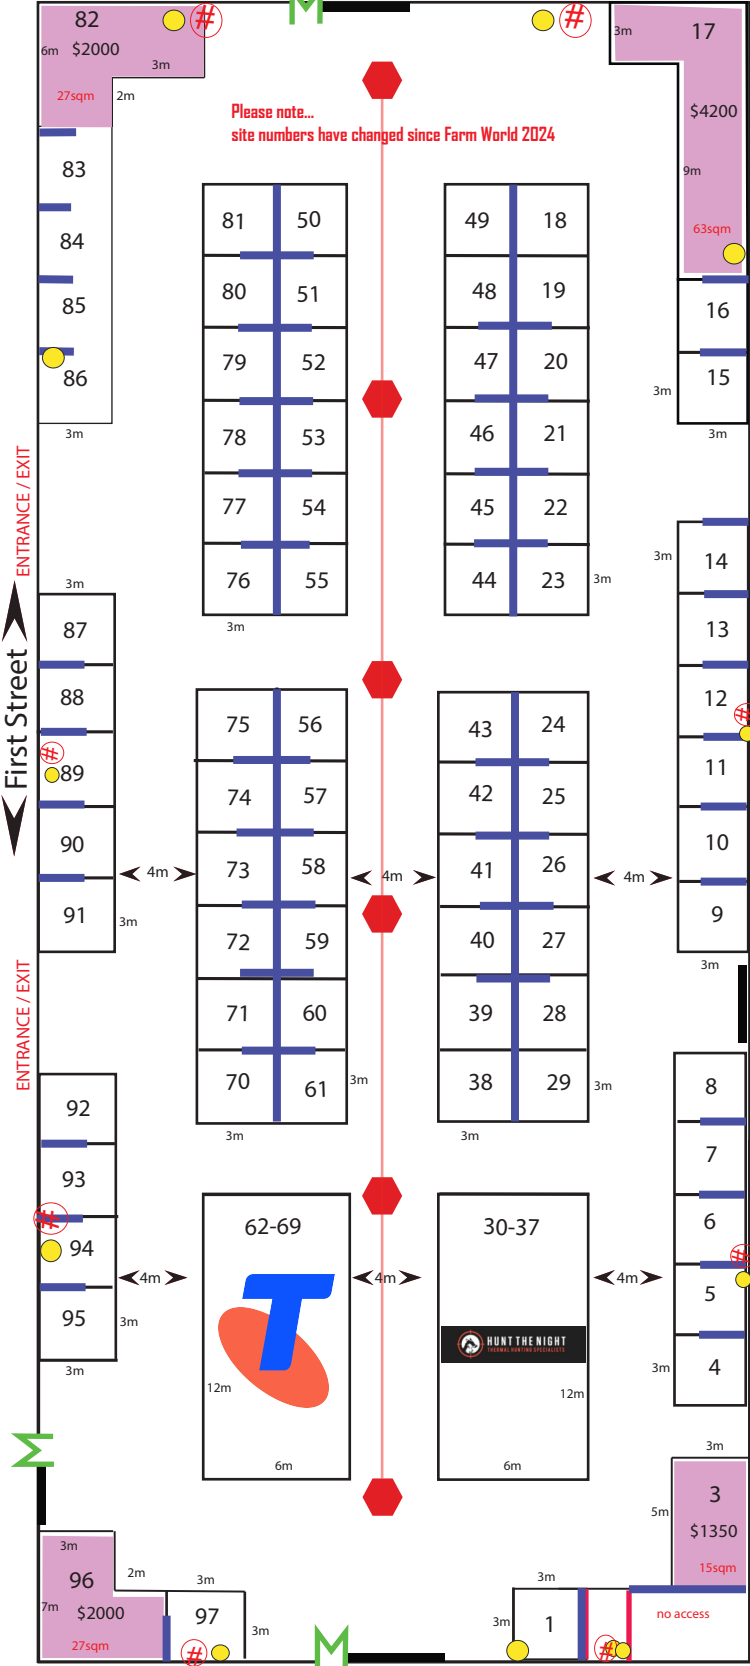

ENTRANCE / EXIT

Please note...  
site numbers have changed since Farm World 2024

Sites	Size	Price
1-97	3m x 3m	\$1000
3	3m x 5m	\$1350
82 & 96*	27sqm corner	\$2000
17**	63sqm corner	\$4200

Pavilion sites include:

- bare concrete floor
- centre aisle back wall & stepped dividers - 1.5m x 2.4m - Velcro compatible
- access to 1 x 5amp powerpoint
- exhibitor pass x 2
- \* - exhibitor pass x 3
- \*\* - exhibitor pass x 4

ENTRANCE / EXIT

ENTRANCE / EXIT

ENTRANCE / EXIT

ENTRANCE / EXIT

ENTRANCE / EXIT

ENTRANCE / EXIT

**LEGEND**

- Double exit door
- Shared access to power
- Roller door 5m
- Drop down power box 1 x 3-phase 20amp + 2 x 10amp
- Personal access door
- 10amp
- Velcro compatible stepped wall 1.5m x 2.4m plus 2.4m high back wall
- 3phase-20amp