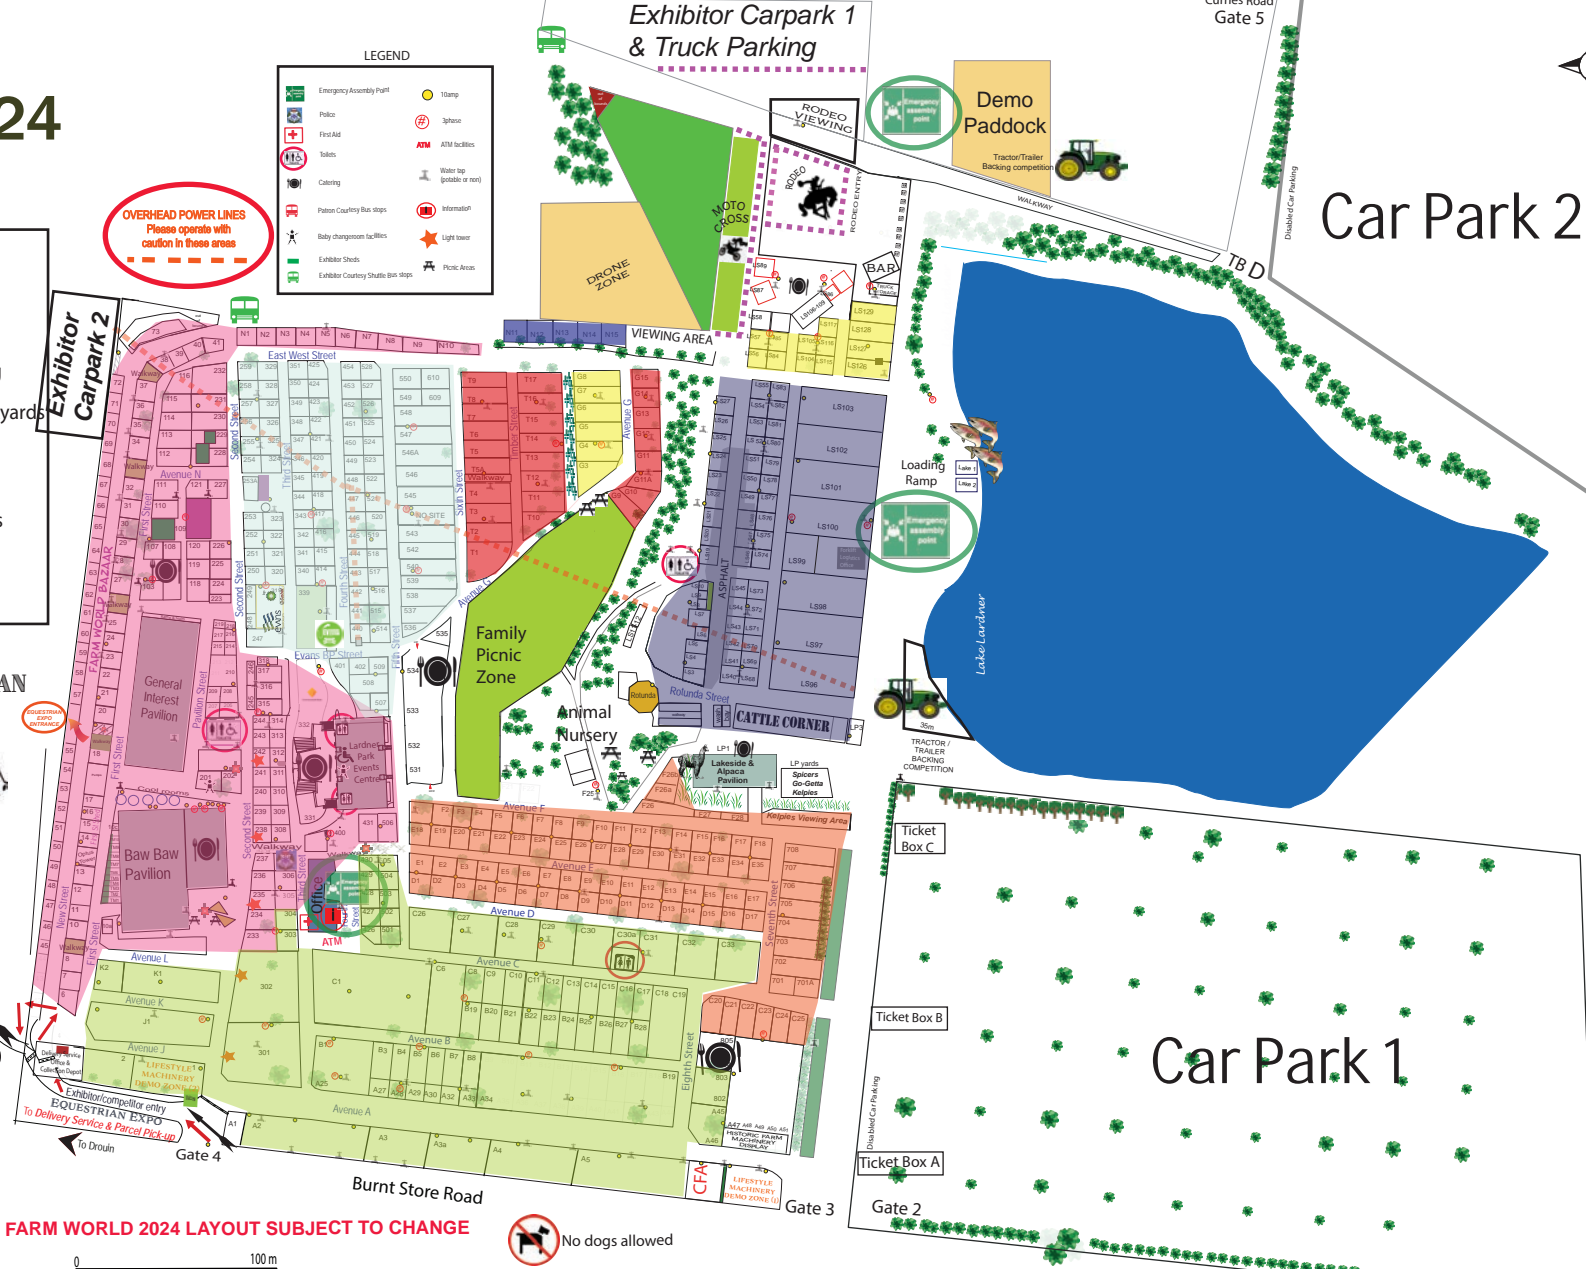

FARM WORLD CATEGORY ZONES

- Major ag machinery
- Ag machinery/general farming
- Dairy/Livestock/Fencing/Stockyards
- Water tanks/earthmoving
- Caravans/campers/leisure
- Motor vehicles/cycles/sawmills
- Drone Zone
- General Interest

LEGEND

Emergency Access Point	Temp
Police	3phase
First Aid	ATM facilities
Toilets	Water tap (potable or non)
Catering	Information
Patrol/Courtesy Bus stops	Light tower
Baby change room facilities	Plastic Areas
Exhibitor Sheds	
Exhibitor Courtesy Shuttle Bus stops	

OVERHEAD POWER LINES
Please operate with caution in these areas

EQUESTRIAN EXPO

Committee & VIP Carpark

FARM WORLD 2024 LAYOUT SUBJECT TO CHANGE

No dogs allowed

To Warragul and Melbourne
Lardner's Track

Gate 1

Gate 3

Gate 2

Gate 4

To Drouin

To Delivery Service & Parcel Pickup

Exhibitor/competitor entry

EQUESTRIAN EXPO

Cable Car