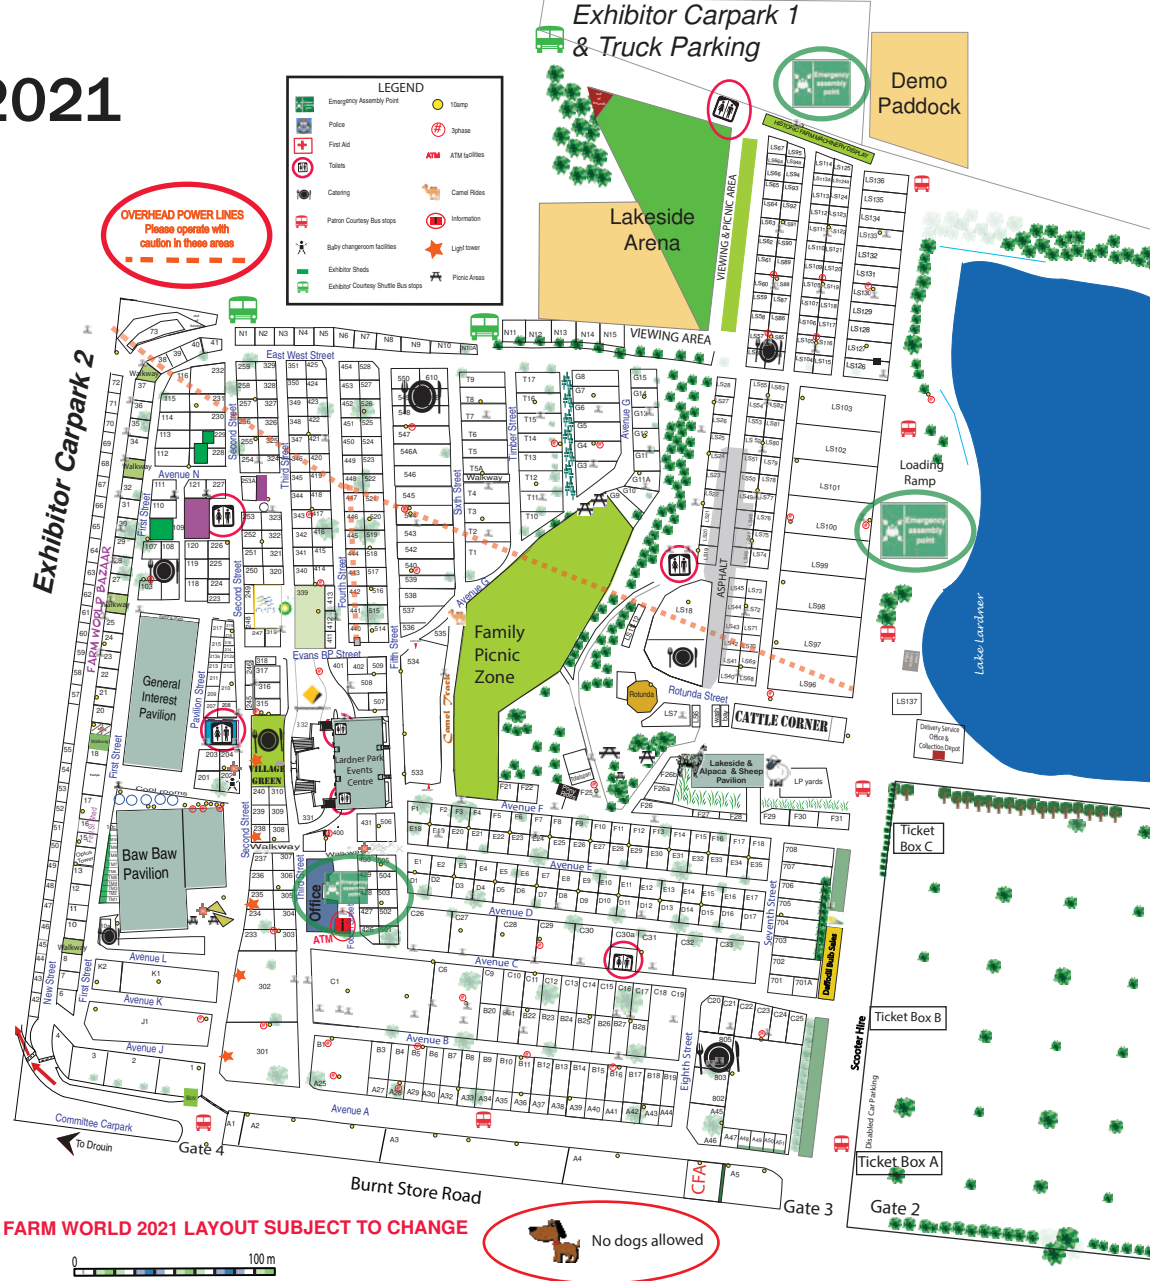

2021

Exhibitor Carpark 1 & Truck Parking

Demo Paddock

OVERHEAD POWER LINES
Please operate with caution in these areas

LEGEND	
	Emergency Assembly Point
	Police
	First Aid
	Toilet
	Catering
	Patron Country Bus stops
	Baby change room facilities
	Exhibitor Sheds
	Exhibitor Shuttle Bus stops
	Temp
	Uphose
	ATM (ATMs)
	Carnal Rides
	Information
	Light tower
	Picnic Areas

FARM WORLD 2021 LAYOUT SUBJECT TO CHANGE

No dogs allowed