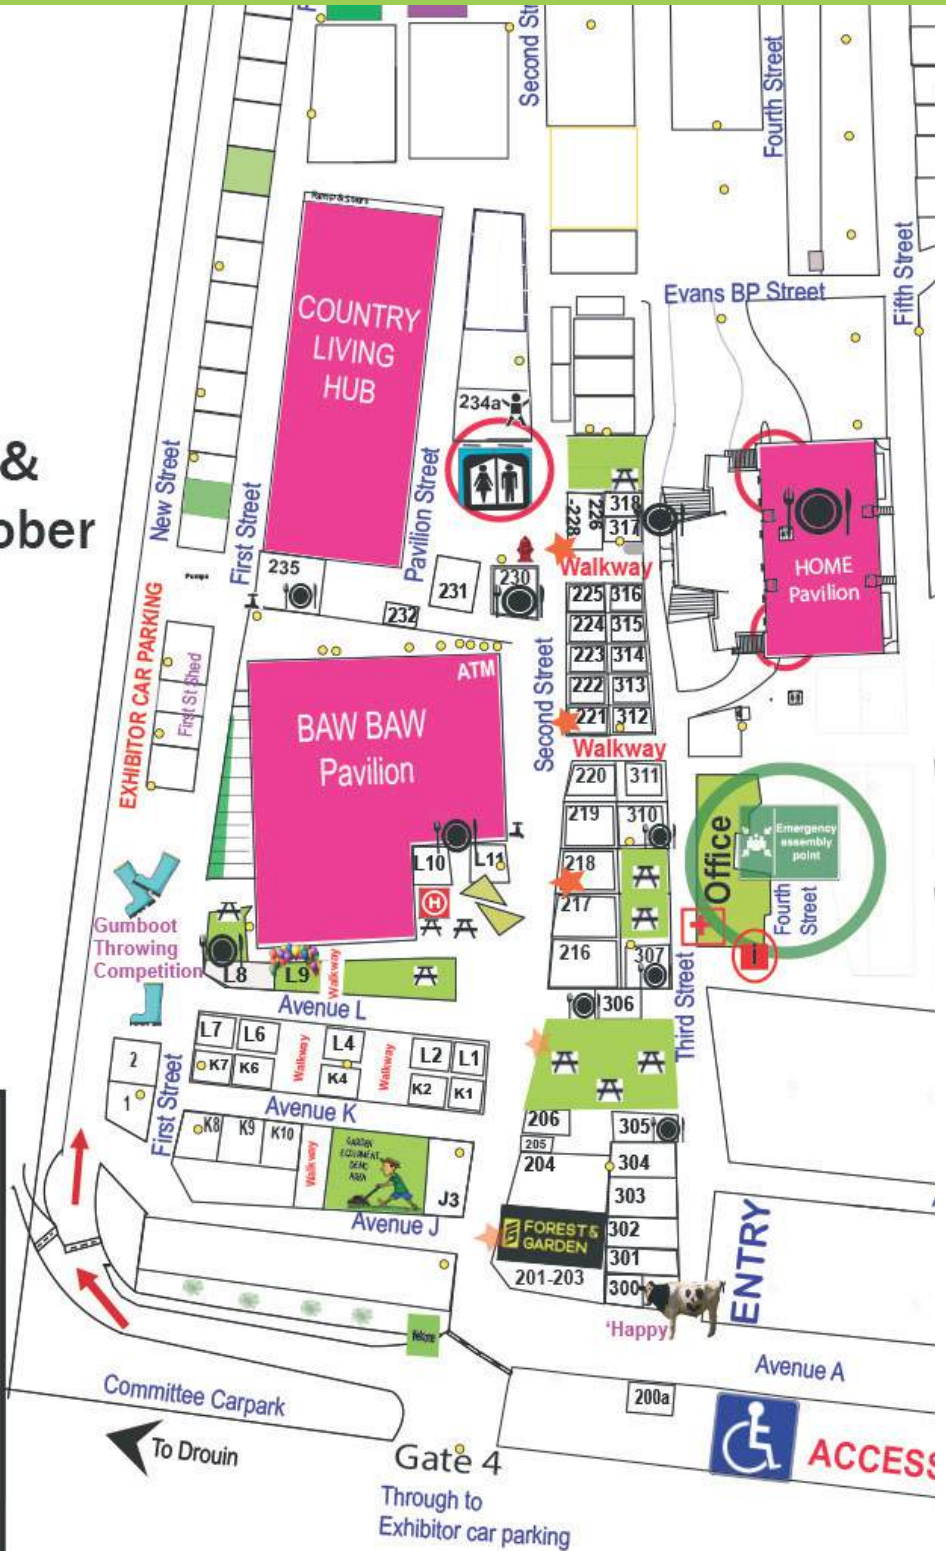

# EXPO SITE MAP

2024  
Saturday 5th &  
Sunday 6th October

LEGEND	
	Emergency Assembly Point
	First Aid
	Toilets
	Catering
	Baby changeroom facilities
	Picnic Areas
	Fire hydrant
	10amp
	3phase
	ATM facilities
	Water tap (potable or non)
	Information
	Light tower