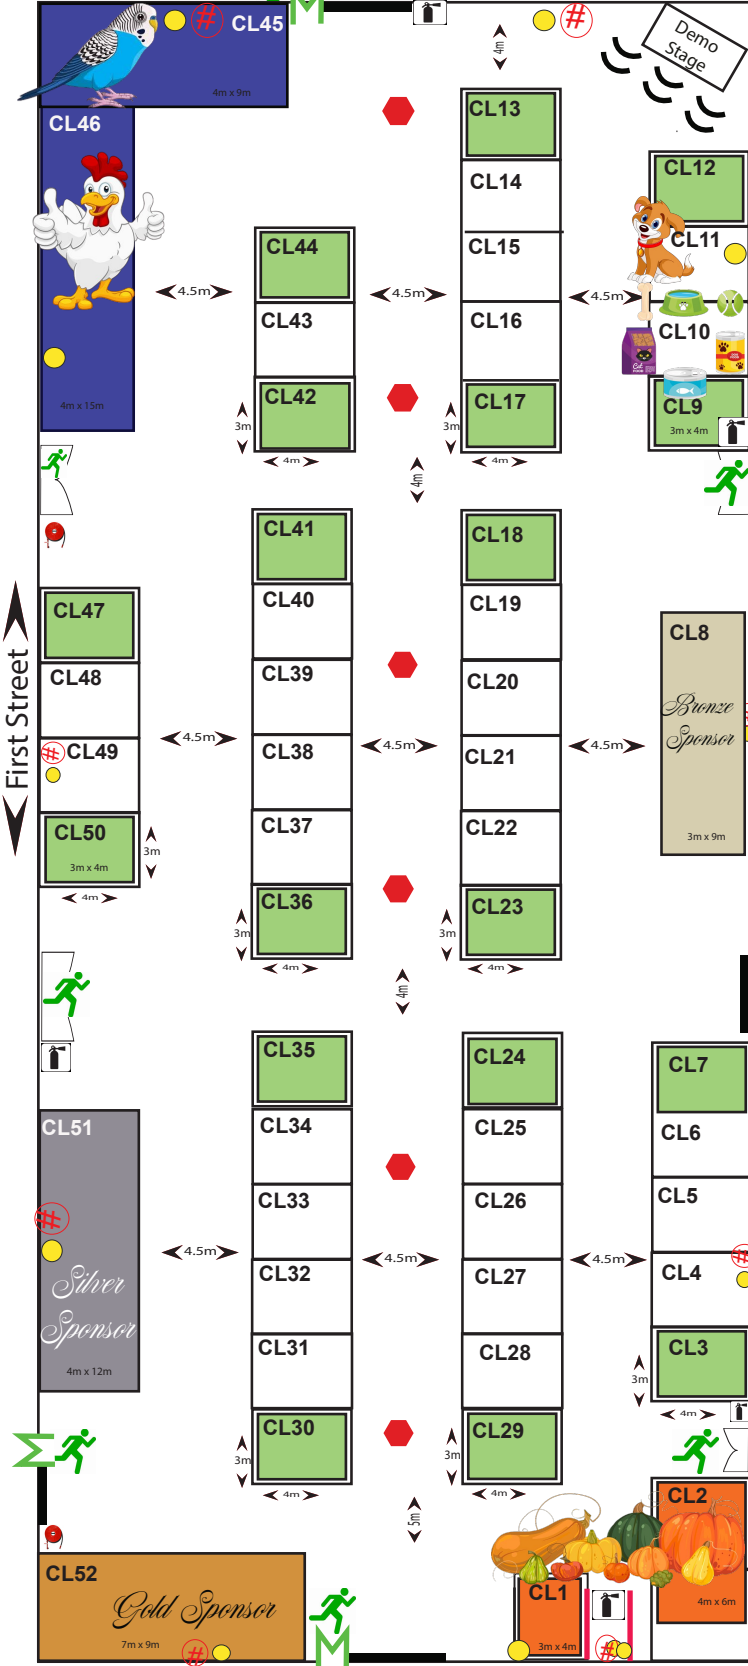

Country Living Hub Pavilion

COUNTRY LIVING HUB - SITE FEES
 (inc. gst)
 Includes 2 x 2-day exhibitor entry passes per package

3m x 4m (P)	- \$230
3m x 4m	- \$185

3m x 4m (P)

LEGEND

- Double exit door
- Roller door 5m
- Personal access door
- 10amp
- 3phase
- drop-down 10amp

COUNTRY LIVING HUB PAVILION
 subject to layout changes

ENTRANCE