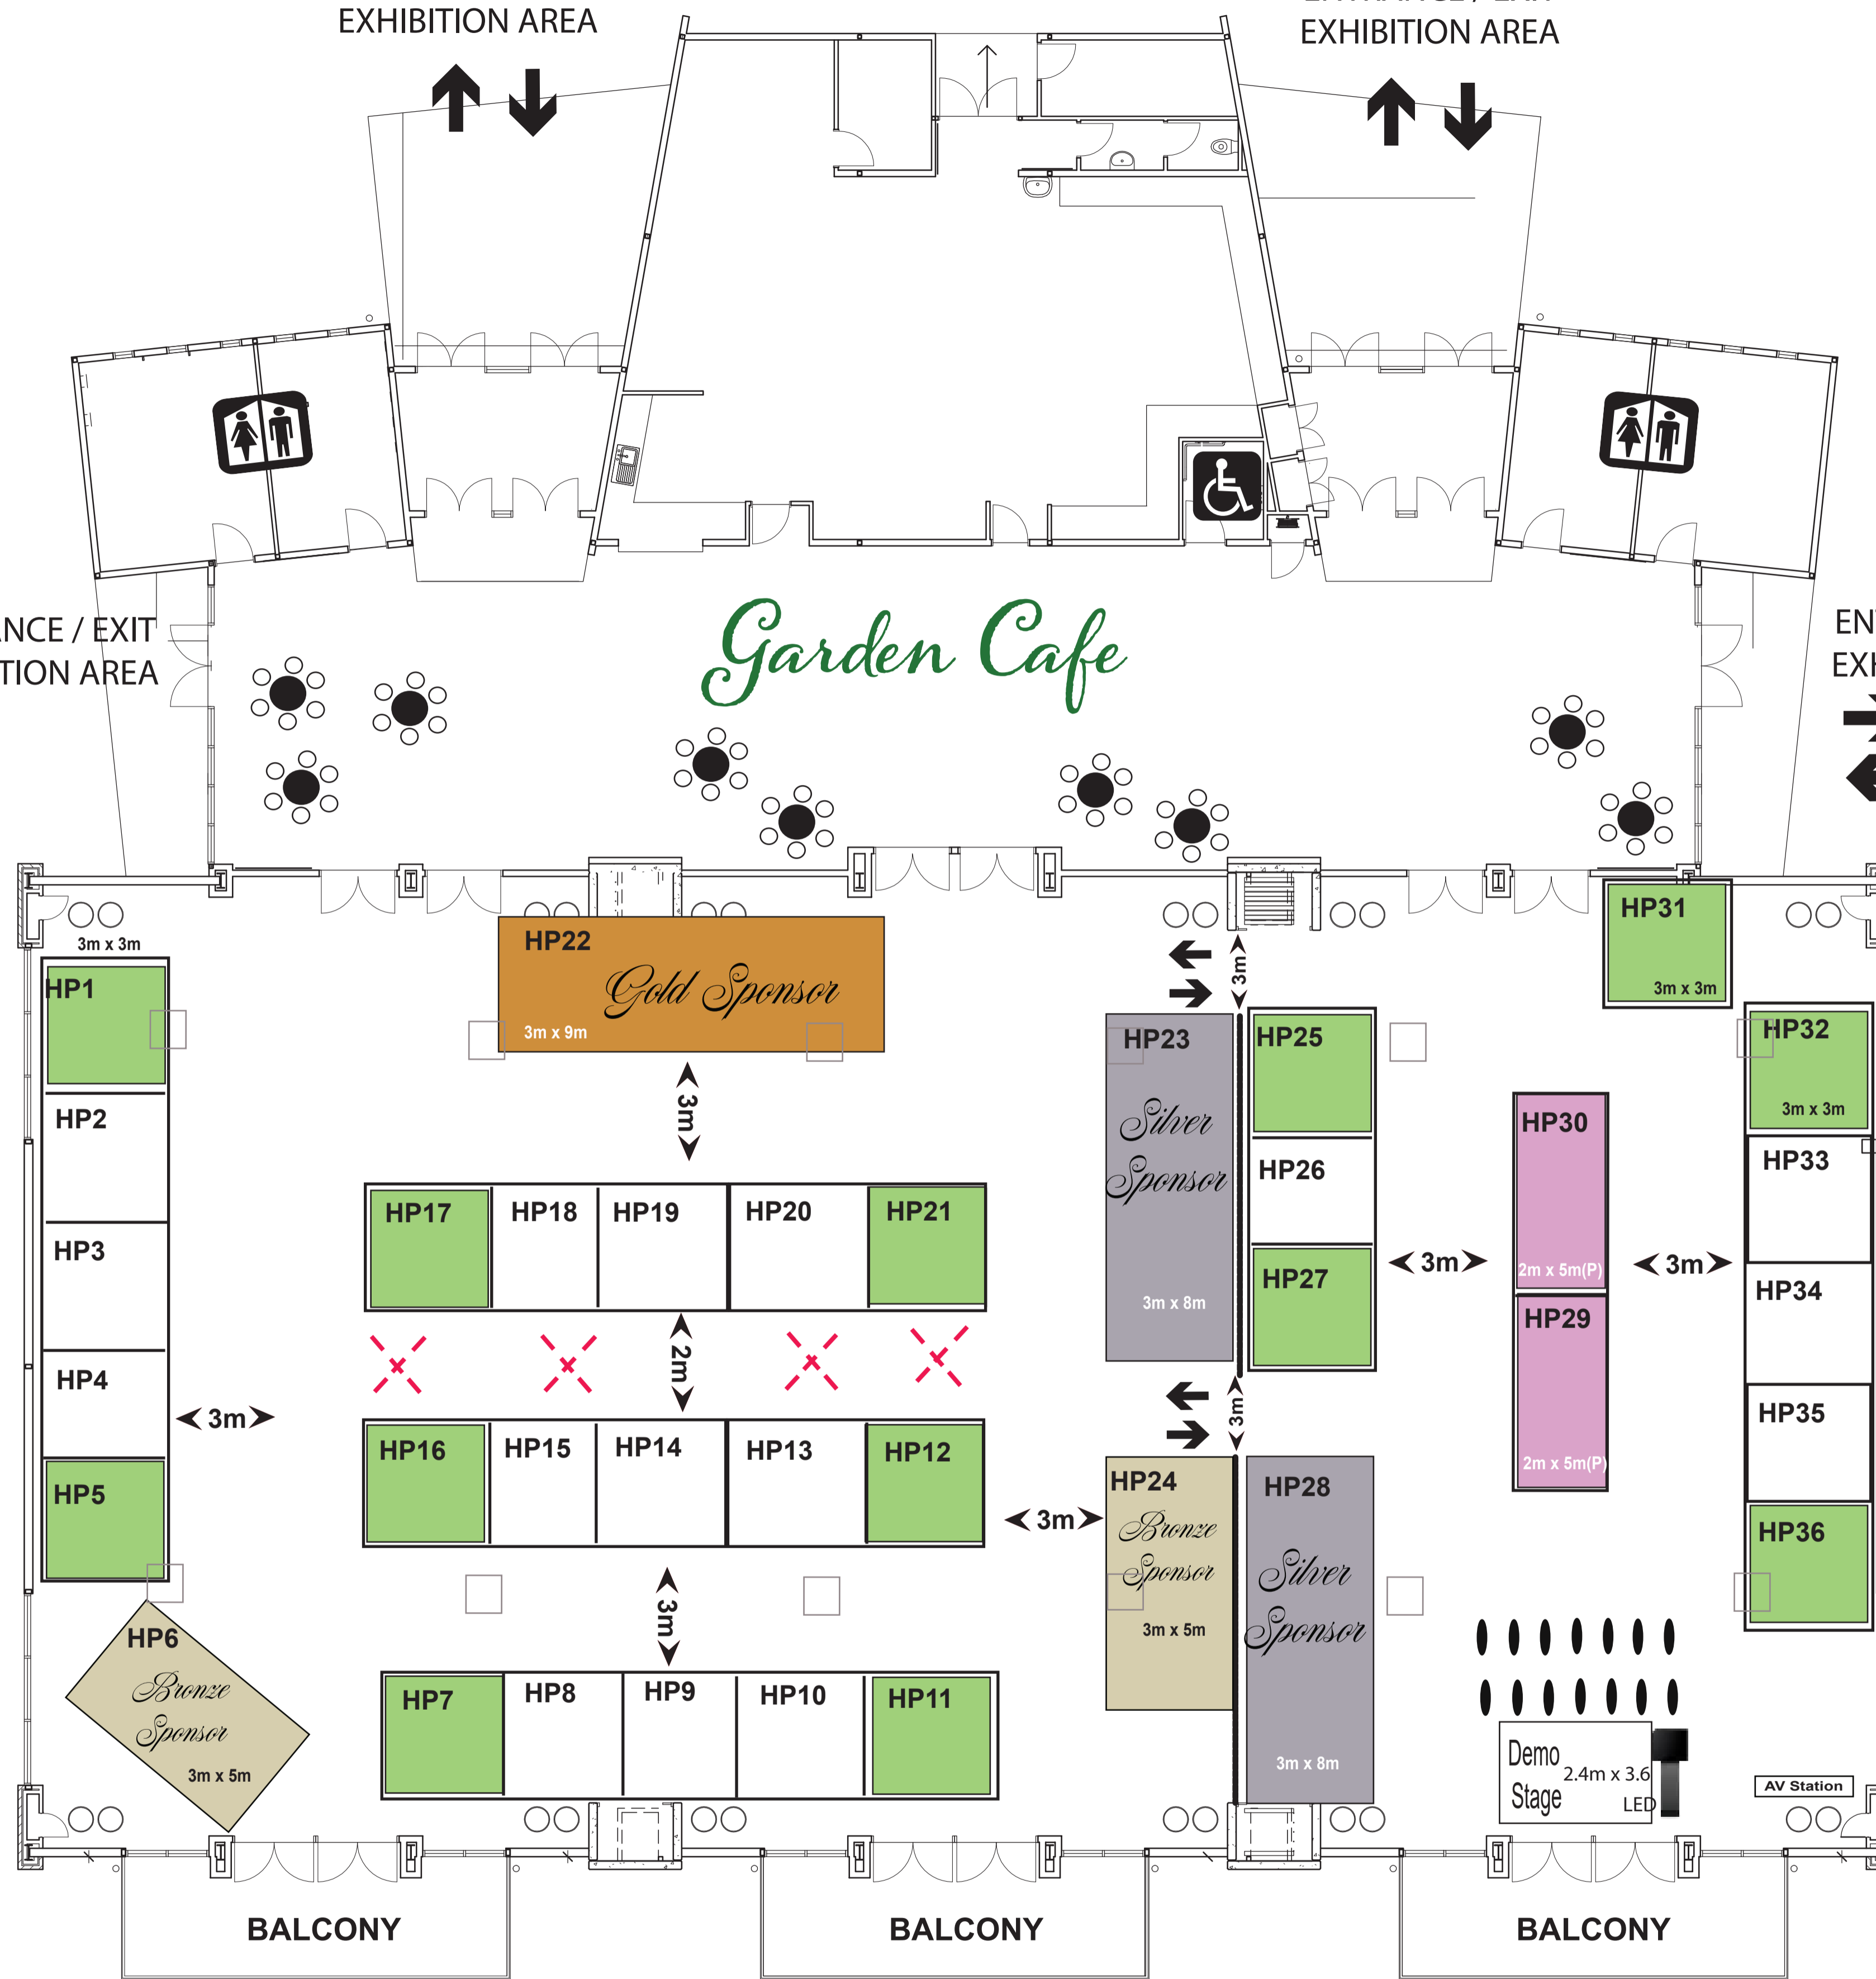

**Saturday 5th &
Sunday 6th October 2024**

Events Centre

ENTRANCE / EXIT
EXHIBITION AREA

THIRD STREET

ENTRANCE / EXIT
EXHIBITION AREA

ENTRANCE / EXIT
EXHIBITION AREA

ENTRANCE / EXIT
EXHIBITION AREA

**HOME PAVILION SITE FEES
(inc. gst)**
Includes 2 x 2-day exhibitor passes

3m x 3m (P) or 2m x 5m (P) @ \$350
3m x 3m @ \$285

Sponsor sites (see sponsorship packages)

*layout subject to change